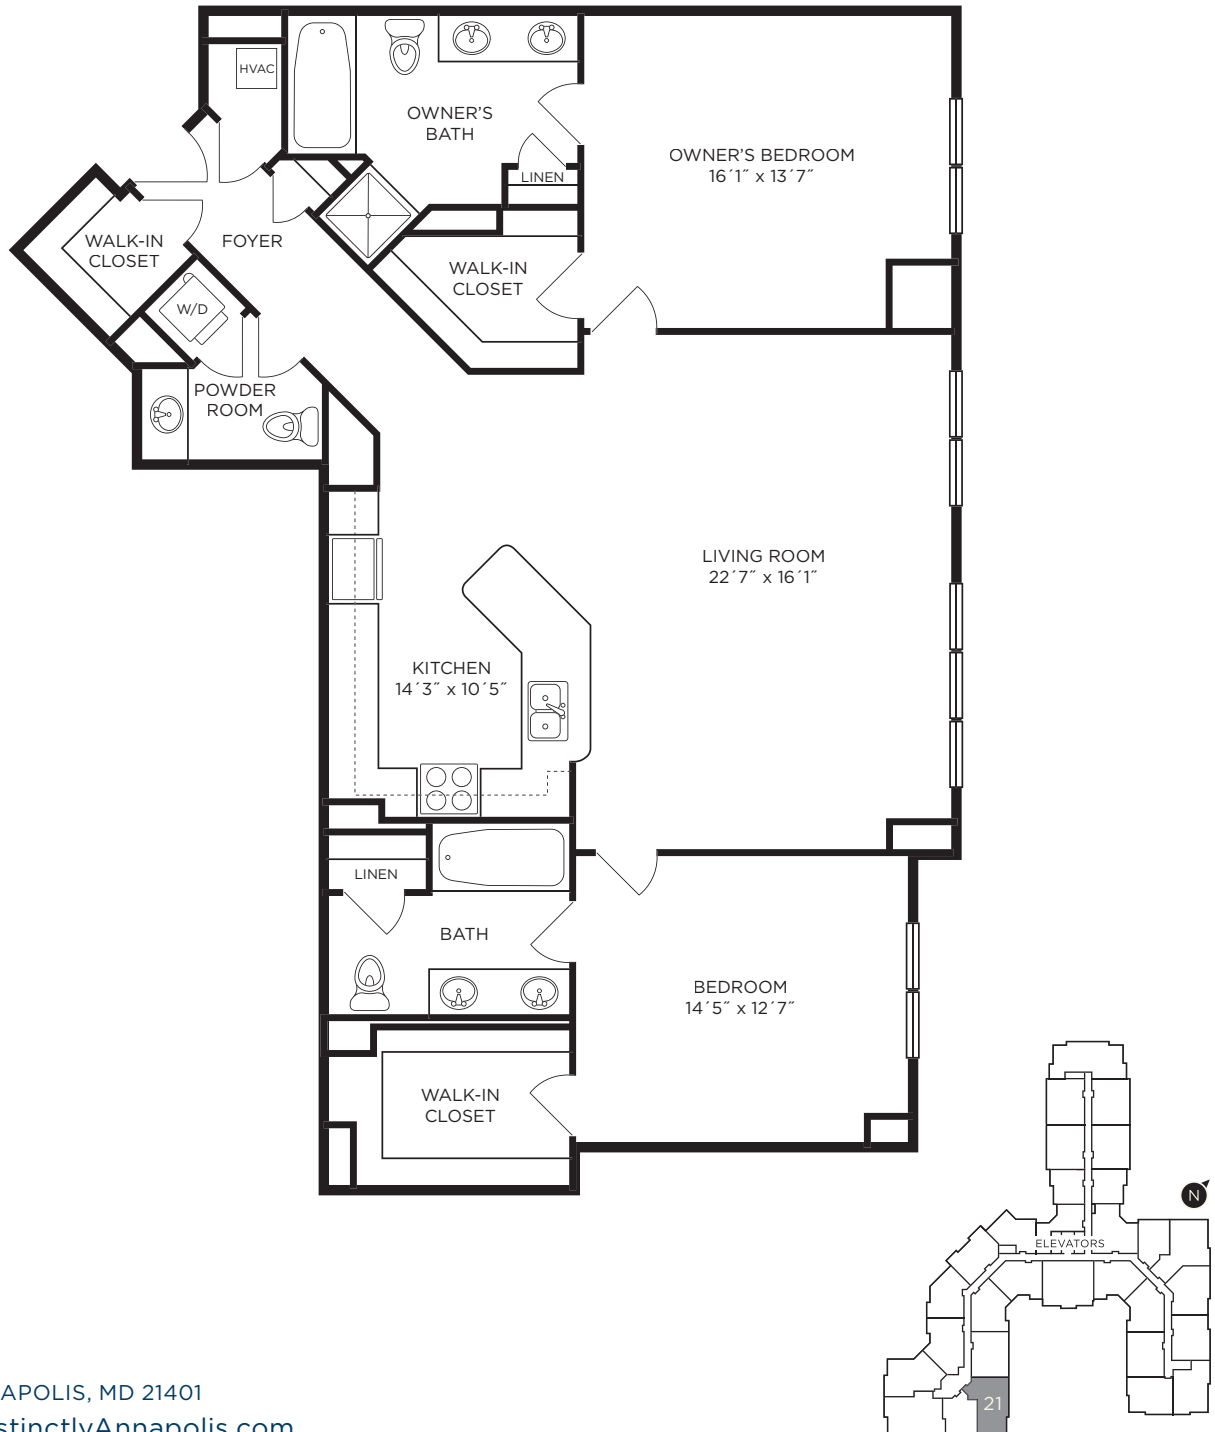

Park Place

A lifestyle worthy of Annapolis.

Residence 2F

FLOORS 1-7
2 BEDROOMS, 2½ BATHS

RESIDENCE
1,518 SQ FT

5 PARK PLACE | ANNAPOLIS, MD 21401
866-413-6821 | DistinctlyAnnapolis.com

Annapolis Realty Inc

McWilliams | Ballard