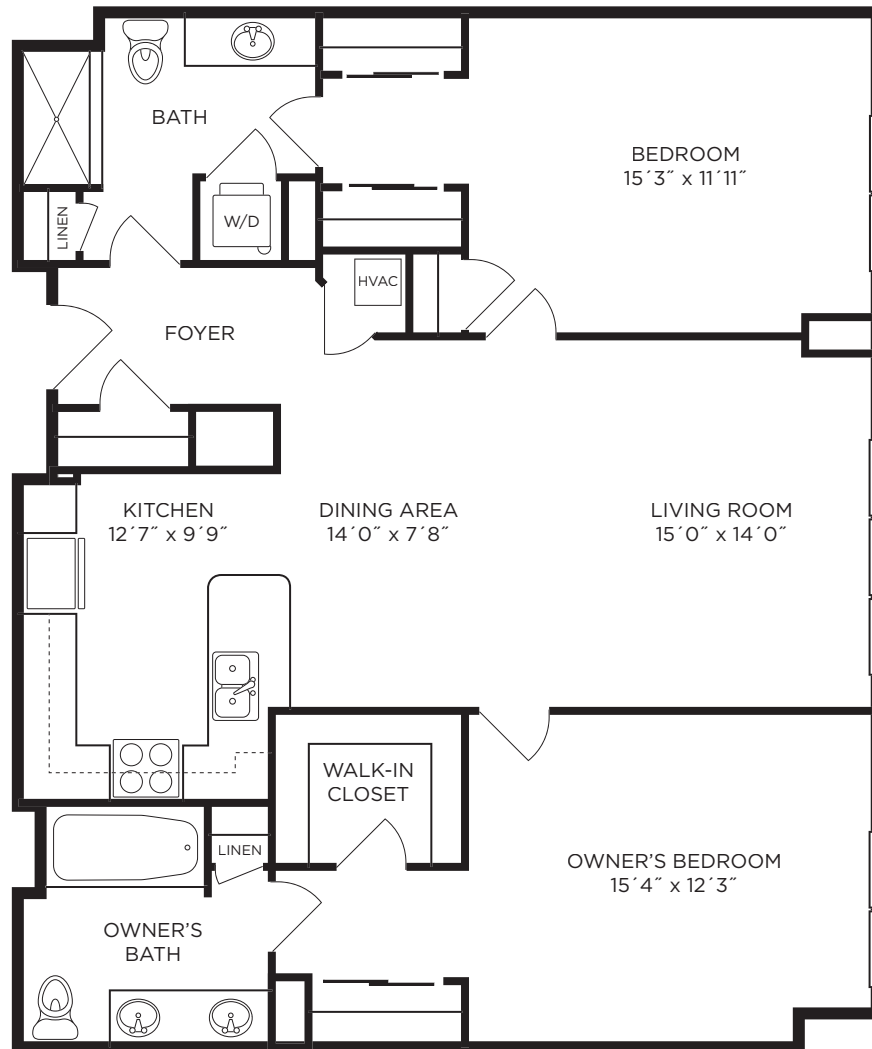

Park Place

A lifestyle worthy of Annapolis.

Residences 2A-W

FLOORS 1-7
2 BEDROOMS, 2 BATHS

RESIDENCE
1,261 SQ FT

5 PARK PLACE | ANNAPOLIS, MD 21401
866-413-6821 | DistinctlyAnnapolis.com

Annapolis Realty Inc

McWILLIAMS | BALLARD